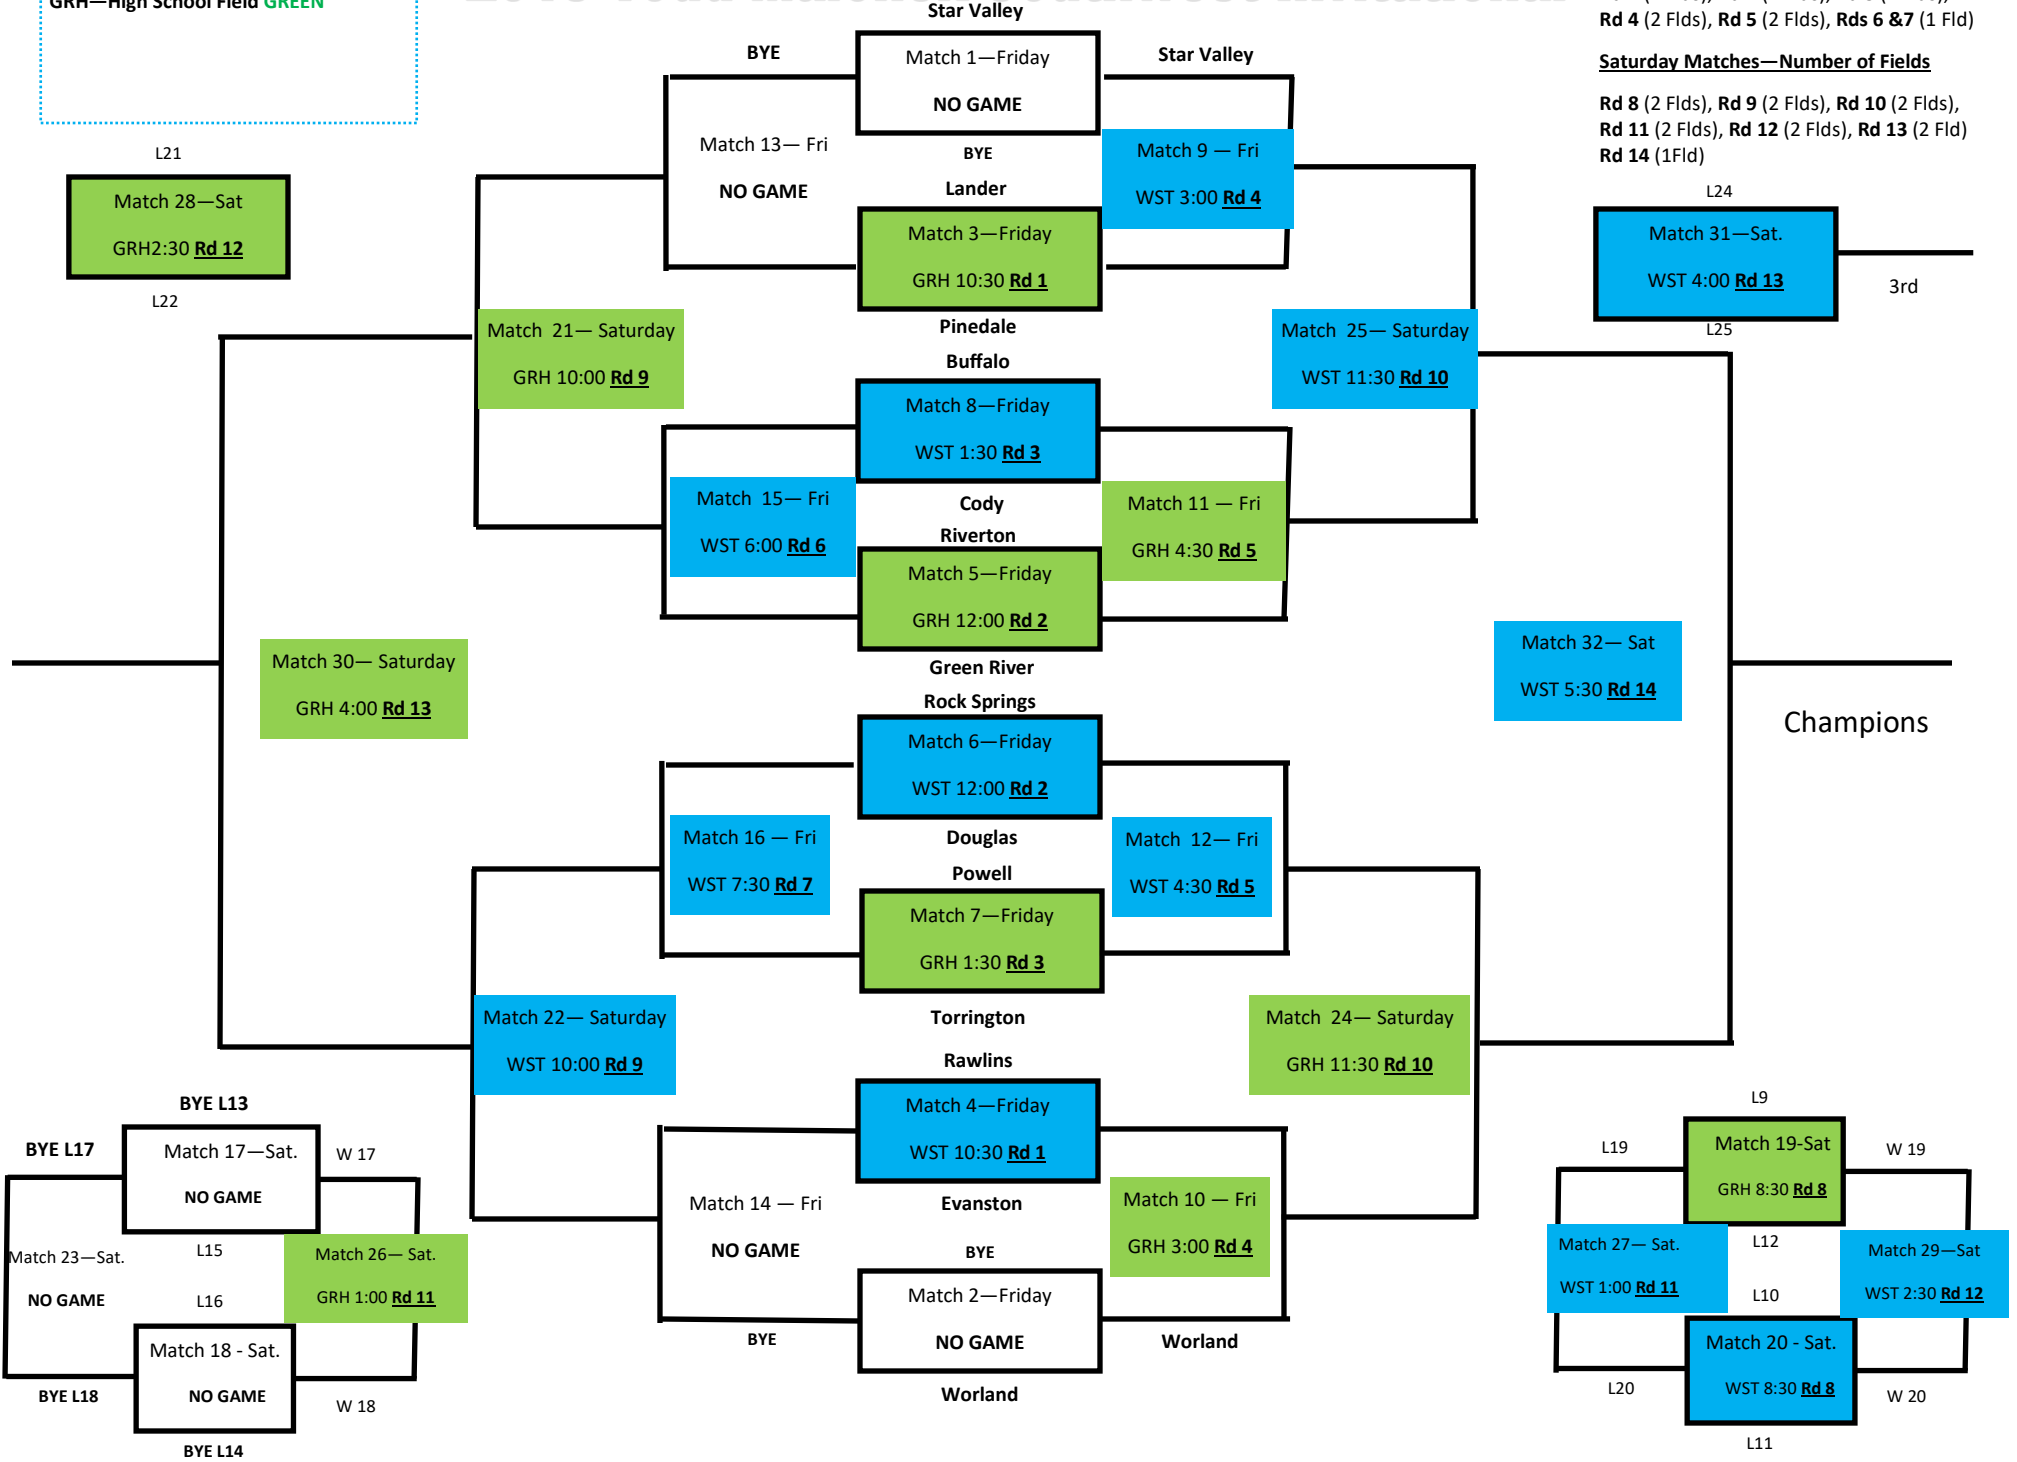

WST—Wolves Stadium **BLUE**
 GRH—High School Field **GREEN**

2018 Todd Malonek Southwest Invitational

Friday Matches—Number of Fields
 Rd 1 (2 Flds), Rd 2 (2 Flds), Rd 3 (2 Flds),
 Rd 4 (2 Flds), Rd 5 (2 Flds), Rds 6 & 7 (1 Fld)

Saturday Matches—Number of Fields
 Rd 8 (2 Flds), Rd 9 (2 Flds), Rd 10 (2 Flds),
 Rd 11 (2 Flds), Rd 12 (2 Flds), Rd 13 (2 Fld)
 Rd 14 (1Fld)

L21

L22

L24

L25

BYE L13

BYE L17

W 17

Match 23—Sat.

L15

L16

Match 18 - Sat.

BYE L18

BYE L14

W 18

L9

L19

W 19

L12

L10

L20

L11

W 20